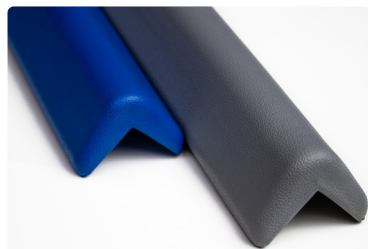

*Can be cut to size

can be used
in many
different ways

Dimensions	Blue RAL 5015	Grey RAL 7045
200 x 100 x 2 cm* 78.7 x 39.4 x 0.8''**	x	x

Corner Guard UV. For corners outside

- For wall corners, square pillar edges and windowsills
- Indoor and outdoor use (UV resistant)
- EN 71-1-2-3 tested and certified

NEW

Dimensions	Grey RAL 7045	Blue RAL 5015	White RAL 9016
100 x 5 x 5 cm* 39 x 2.1 x 2.1''**	x	x	x

Corner Guard **DELUXE + PEN AND PENCIL.**

Highly durable and bite resistant corner guard

- Flame retardant and bite resistant; UL 94 HBF certified
- Available in different colors and as deluxe, pen and pencil shape
- Can withstand temperatures from -20° to +40°C/-4° to 104°F
- Easy to install with Polymax High Tack mounting glue (not included)
- EN 71-1-2-3 certified (safety requirements for toys)