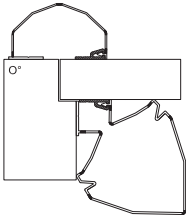

Finger Alert **PROFESSIONAL.** (170°-180°)

Set Wide Strip / Narrow Strip

narrow strip

wide strip

Suitable for	Rabbeted doors Square edge doors Glass & steel doors

Push Side	Wide strip with click strip

Pull Side	Narrow strip with click strip