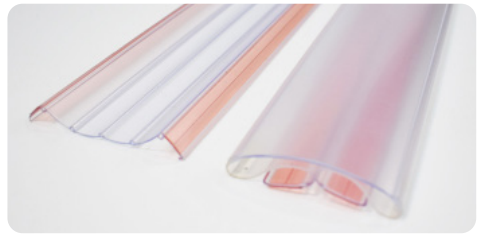

Finger Alert 110°

Transparent door finger guard for doors opening up to 110°

- Set of profiles for the push and pull side of the door
- Tested for 250,000 open/close cycles
- SKG®-certified* to EN 16654
- Maximum door thickness 5 cm/2"
- Easy to install with permanent Tesa®-tape (pre-applied)
- Possible to order wide or narrow version separately
- Maximum opening 8.5 cm / 3.4"

transparent matches every door

pull side

push side

Length	Transparent
120 cm/47"	x
150 cm/59"	x
180 cm/71"	x

*Finger Alert 110° - 180 cm is SKG+ certified