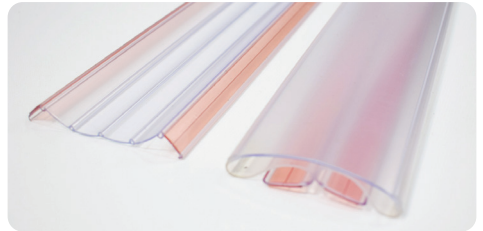

Finger Alert 110°

Transparent door finger guard for doors opening up to 110°

- Protection for the push and pull side of the door
- Tested for 250,000 open/close cycles
- Complies with EN 16654
- Maximum door thickness 5 cm/2"
- Easy to install with permanent Tesa® tape (pre-applied)
- Possible to order wide or narrow version separately
- Maximum opening 8.5 cm / 3.4"

transparent
matches every door

pull side

push side

Length	Transparent
120 cm/47"	x
150 cm/59"	x
180 cm/71"	x