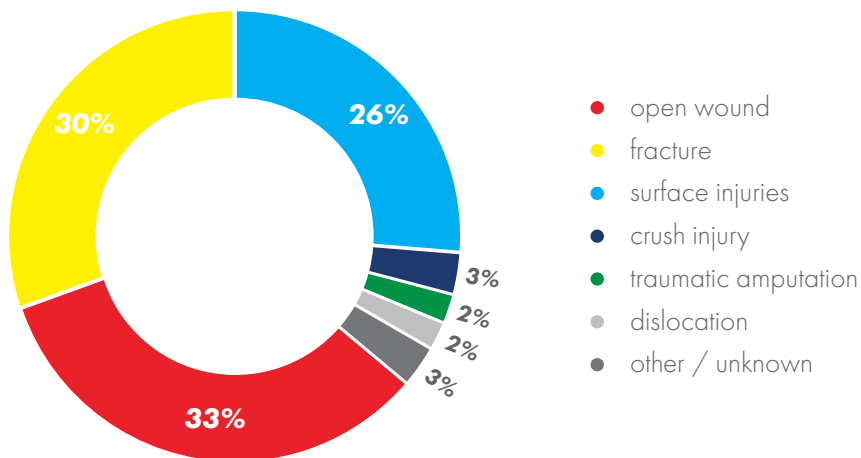

Our mission:

“To create a safer world for our children by reducing the number of accidents in childcare centers and schools.”

Accidents involving children can have traumatic consequences. Imagine a child seriously injuring themselves on a sharp corner or getting their fingers caught in a door. That’s why we work daily to prevent these types of accidents. With our professional and effective solutions, we create an environment where children can learn and grow safely.

Let kids play.
Arte Viva keeps risks and sharp edges away.

Finger entrapment is most common among children from 1 to 8 years old

Type of finger entrapment injuries

Source: Letsel Informatie Systeem 2018, Veiligheid NL