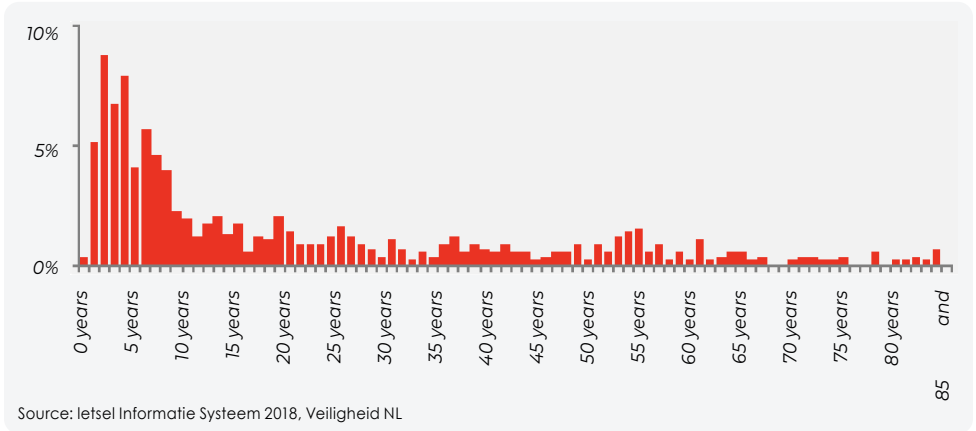

Finger Alert **EXTREME.** (+180°)

Extreme Wide Strip

quick and simple
installation

extreme wide strip

Suitable for	Doors with extreme wide opening angle (+180°) like aluminium and PVC doors
--------------	--

Push Side	Extreme wide strip with click strip
-----------	-------------------------------------

Probably the best sold door fingerguard
for the professional market
in the world!

Finger entrapment is most common among children
from 1 to 8 years old