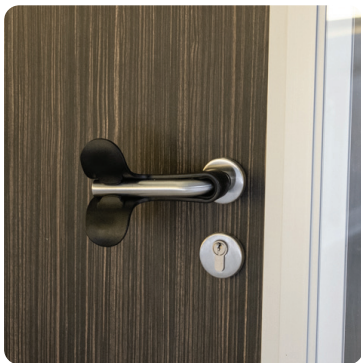

Hands Free **DOOR OPENER.**

A hygienic solution to help prevent the spread of viruses

- Open and close doors hands-free
- Easy to install
- Can be used for door handles with a square or round design with a diameter of 18 to 25 mm
- 2 pieces are recommended per door (inside and outside)