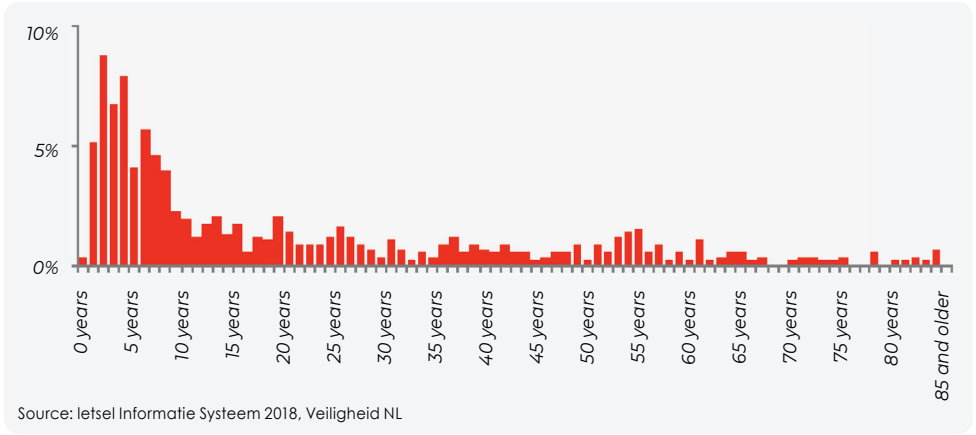

Finger Alert **EXTREME.** (+180°)

Extreme Wide Strip

quick and simple
installation

extreme wide strip

Suitable for	Doors with extreme wide opening angle (+180°) like aluminium and PVC doors
--------------	--

Push Side	Extreme wide strip with click strip
-----------	-------------------------------------

Probably the best sold door fingerguard
for the professional market
in the world!

Finger entrapment is most common among children
from 1 to 8 years old