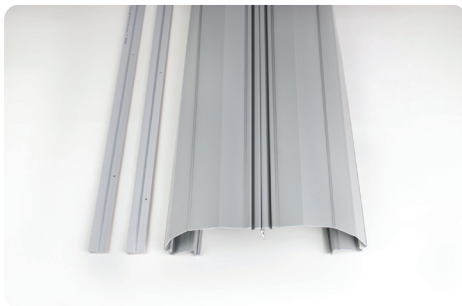

Finger Alert **EXTREME.** (+180°)

Extra-wide finger guard for doors with a very large opening

- Extra wide design for large hinge-side gaps (>20 cm)
- Keeps fingers safe on the push side of the door
- Durable solution for professional use
- Quick and easy installation

Finger Alert **OUTDOOR.**

Robust finger protection for outdoor use

- Suitable for long-term outdoor use (weather-resistant)
- Tested for temperatures from -55°C to +90°C
- Made from strong and flexible material
- Suitable for all door types with an opening angle of up to 180°
- Available in 10 cm and 20 cm widths (3.9" and 7.9")
- Secure mounting with aluminium rails
- Complies with fire class M3 and standard NF EN 12149

<i>Dimensions</i>	<i>Colour</i>
205 x 10 cm / 80.7" x 3.9"	Grey
205 x 20 cm / 80.7" x 7.9"