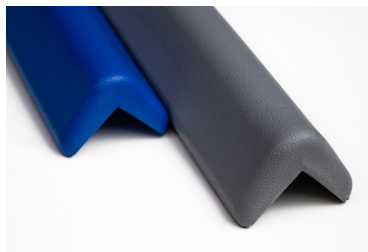

Product	Dimensions
Cork	94 x 3 x 3 cm* 37 x 1,2 x 1,2"*
Plus (White RAL 9016)	100 x 3.2 x 3.2 cm* 39 x 1,3 x 1,3"*

*External sizes

Corner Guard UV.

For corners outside

NEW

- For wall corners, square pillar edges and windowsills
- Indoor and outdoor use (UV resistant)
- Material EVA
- EN 71-1-2-3 tested and certified