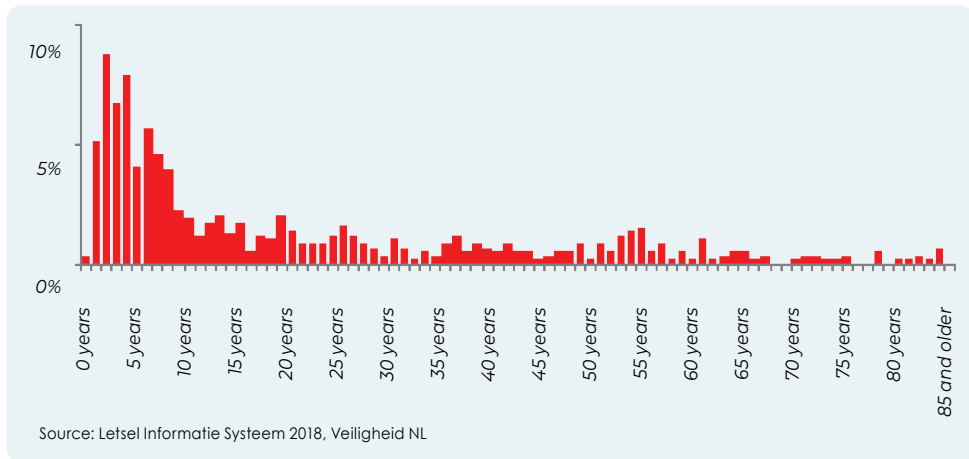

arte viva.

childcare safety

Creating a safer world for our children

arteviva.com

ABOUT ARTE VIVA. For over 25 years, Arte Viva has been the global leader in innovative child safety solutions for childcare centers and schools. Thousands of institutions in over 60 countries rely on our products to create a safe environment for children.

Let kids play.
Arte Viva keeps risks and sharp edges away.

Finger entrapment is most common among children from 1 to 8 years old

Type of finger entrapment injuries

Source: Letsel Informatie Systeem 2018, Veiligheid NL