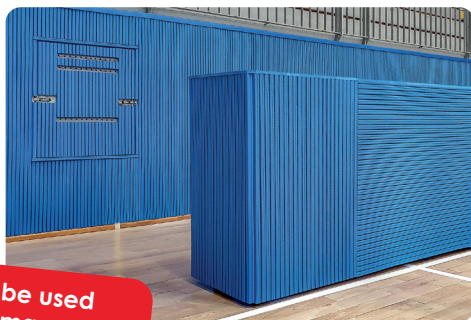

*Can be cut to size

can be used
in many
different ways