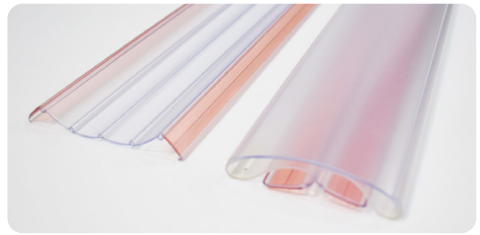

Finger Alert 110°

Transparent door finger guard for doors opening up to 110°

- Set of profiles for the push and pull side of the door
- Tested for 250,000 open/close cycles
- SKG®-certified* to EN 16654
- Maximum door thickness 5 cm/2"
- Easy to install with permanent Tesa®-tape (pre-applied)
- Possible to order wide or narrow version separately
- Maximum opening 8.5 cm / 3.4"

transparent
matches every door

pull side

push side

Length	Transparent
120 cm/47"	x
150 cm/59"	x
180 cm/71"	x

*Finger Alert 110° - 180 cm
is SKG+ certified