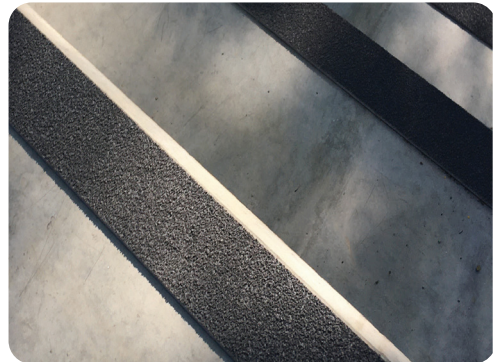

ANTI-SLIP SAFETY STRIP.

Self-adhesive anti-slip tape for safer walking surfaces

- Reduces slipping hazards on floors, ramps, and walkways
- High-visibility anti-slip surface for improved safety
- Suitable for indoor and outdoor use
- Withstands temperatures from -20°C to $+80^{\circ}\text{C}$
- Resistant to weather, humidity, UV, and cleaning agents
- Self-adhesive tape for easy installation
- Can be cut to size

NEW

Colour	Size
Black	1000 x 5cm/394 x 2" 1000 x 3cm/394x1.2"