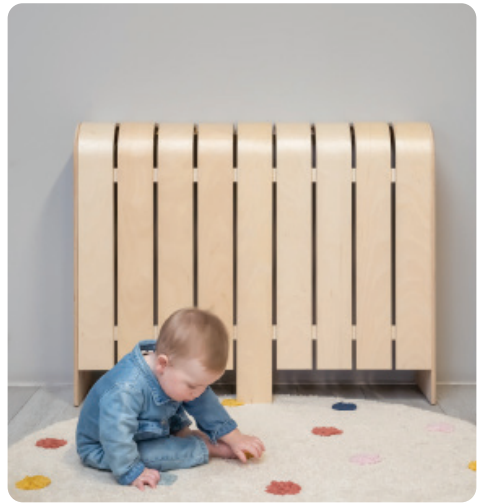

RADIATOR COVER.

Wooden protection to prevent burning and severe injuries

- Large rounding angle prevents severe injuries from bumping
- Modular system (length can be adjusted)
- Demountable and reusable
- Air vents stimulate heat circulation
- Sustainable and robust material made from FSC®-certified wood
- Heat resistant up to 100°C
- Untreated wood, suitable for painting or vanishing in any desired color (check label for EN71-3 child safety standard)
- Lengths up to 9 meters and heights up to 1,45 meters