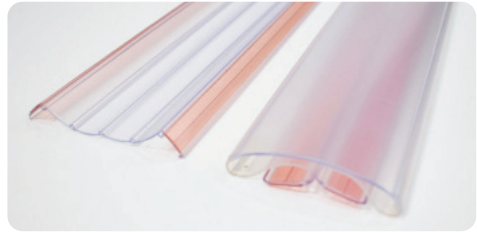

Finger Alert 110°

Transparent door finger guard for doors opening up to 110°

- Set of profiles for the push and pull side of the door
- Tested for 250,000 open/close cycles
- SKG®-certified* to EN 16654
- Maximum door thickness 5 cm/2"
- Easy to install with permanent Tesa®-tape (pre-applied)
- Possible to order wide or narrow version separately
- Maximum opening 8.5 cm / 3.4"

transparent
matches every door

pull side

push side

Length	Transparent
120 cm/47"	x
150 cm/59"	x
180 cm/71"	x

*Finger Alert 110° - 180 cm is SKG+ certified