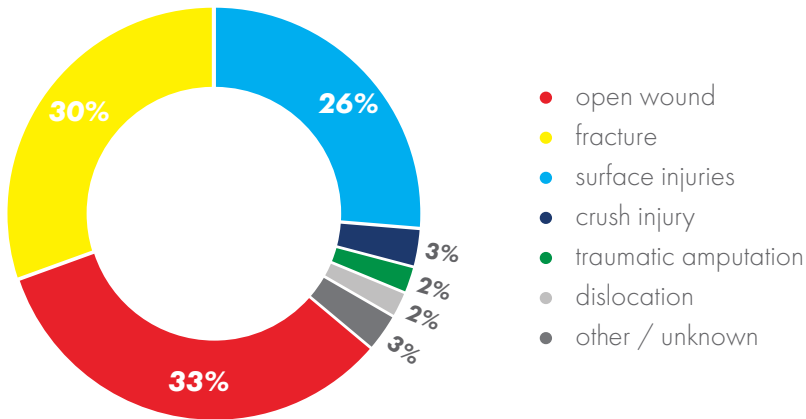

Type of finger entrapment injuries

Source: letsel Informatie Systeem 2018, Veiligheid NL