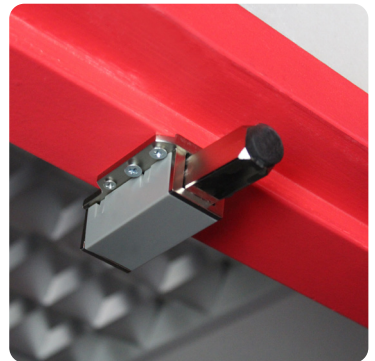

Window safety restrictor

- Prevents children from falling through the window
- Discourages burglary
- Restricts window opening to 10 cm/3.9"
- Easy to install
- Tested to resist load of 350 N
- EN 14351-1 and EN 13126-5 compliant
- Stimulates ventilation of classrooms

Dimensions

Metallic/Grey

13 x 5.5 cm
5 x 2"

x

Finger Alert DOOR BLOCKER.

Door blocker to prevent injuries on the closing edge

- Horizontal position - the door will be blocked and cannot close
- Vertical position - the door can be closed again
- Easy to install with strong 3M tape (already applied)
- Position between 160 - 180 cm/63 - 70" height
- Made of EVA foam