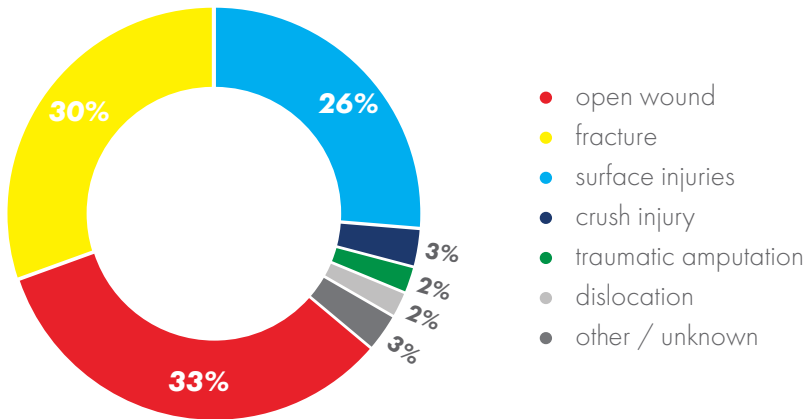

Type of finger entrapment injuries

Source: letsel Informatie Systeem 2018, Veiligheid NL