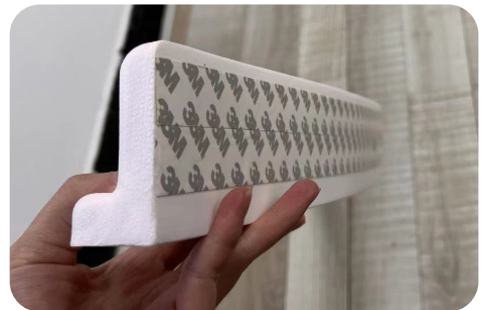

DOOR TOE PROTECTION.

Protection for little toes at the door

NEW

- Protects toes from getting pinched when opening and closing doors, as well as the fingers and toes of crawling babies.
- Can be cut to size.
- Easy to install with strong 3M tape (already applied)

Dimension	Colour
92 x 6 x 4cm 36,2 x 2,4 x 1,6"	White