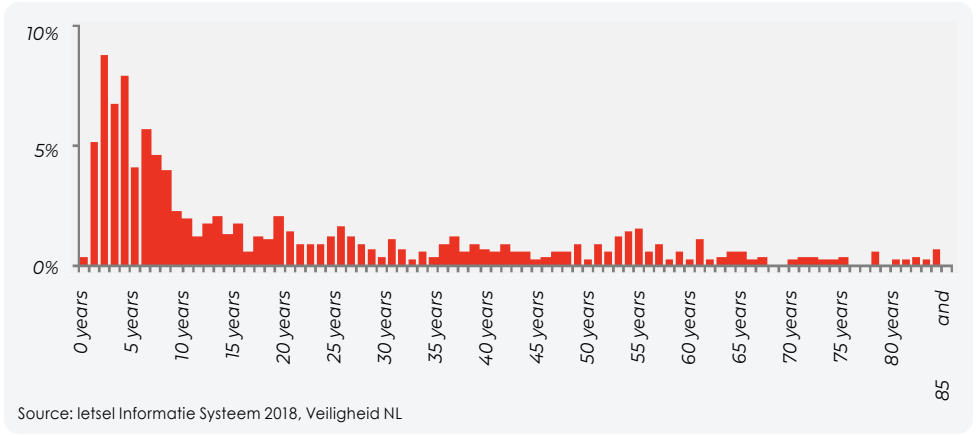

Pull Side	Wide strip with click strip
-----------	-----------------------------

Finger Alert **EXTREME.** (+180°)

Extreme Wide Strip

quick and simple
installation

extreme wide strip

Suitable for	Doors with extreme wide opening angle (+180°) like aluminium and PVC doors
--------------	----------------------------------------------------------------------------

Push Side	Extreme wide strip with click strip
-----------	-------------------------------------

Probably the best sold door fingerguard
for the professional market
in the world!

Finger entrapment is most common among children
from 1 to 8 years old